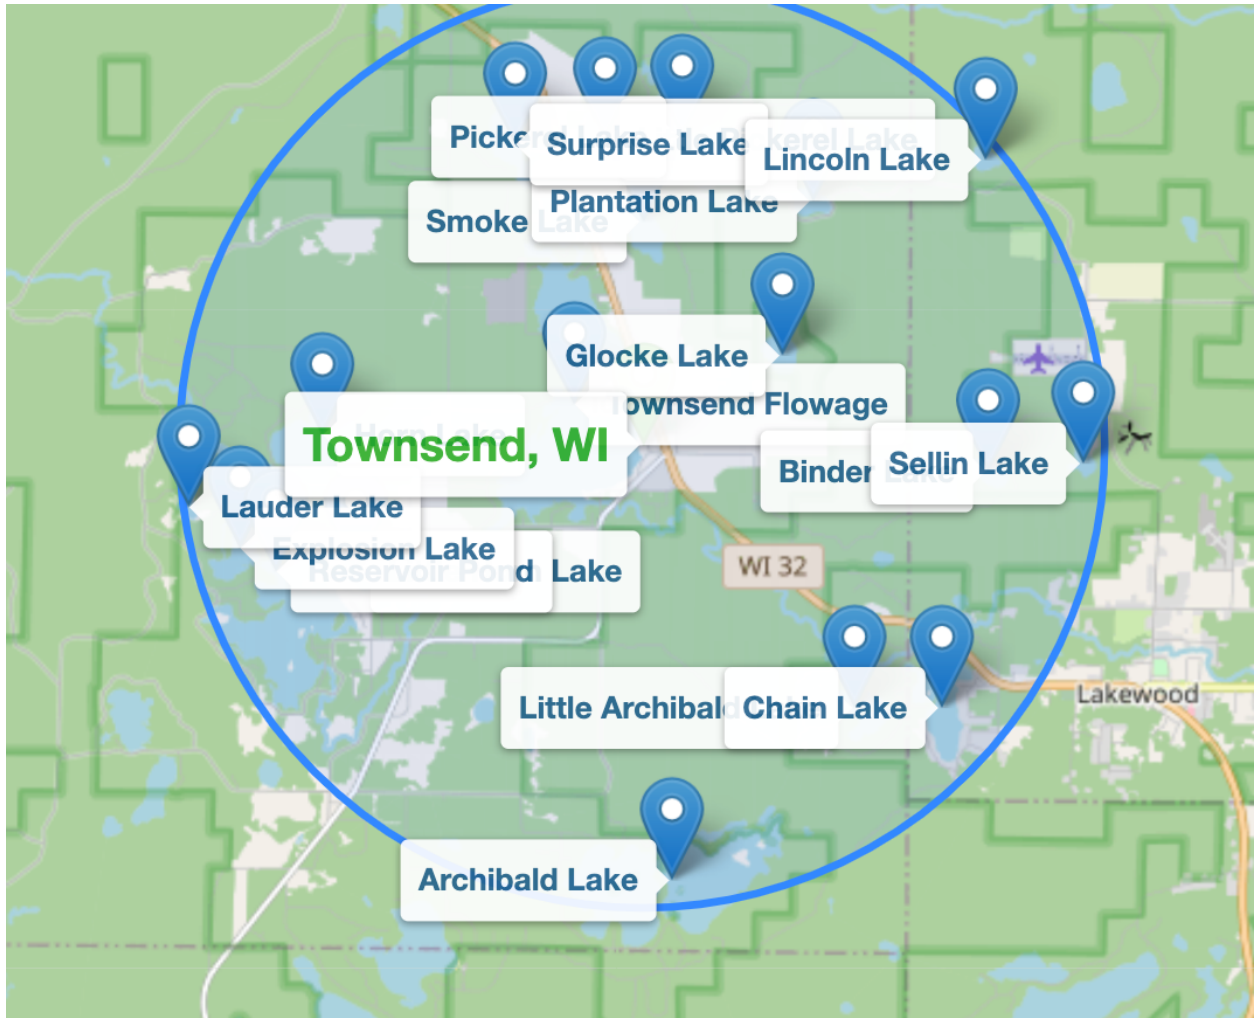

Fact and Figures of Townsend Waterways

Fact and Figures of Townsend Waterways

Townsend Flowage

<https://apps.dnr.wi.gov/lakes/lakepages/LakeDetail.aspx?wbic=465000&page=facts>

Archibald Lake

<https://apps.dnr.wi.gov/lakes/lakepages/LakeDetail.aspx?wbic=417400&page=facts>

Horn Lake

<https://apps.dnr.wi.gov/lakes/lakepages/LakeDetail.aspx?wbic=467100&page=facts>

Reservoir Pond

<https://apps.dnr.wi.gov/lakes/lakepages/LakeDetail.aspx?wbic=466700&page=facts>

Glocke Lake

<https://apps.dnr.wi.gov/lakes/lakepages/LakeDetail.aspx?wbic=421300&page=facts>

[More Details >>](#)

Pickerel Lake

Approx 2.0 miles away

★★★★★ (1)

SIZE: **176 acres** Largemouth Bass
 MAX DEPTH: 10 ft Northern Pike
 Panfish

[More Details >>](#)

Little Horn Lake

Approx 2.0 miles away

Approx 2.5 miles away
 ★★★★★★ (3)

SIZE: **413 acres** Largemouth Bass
 MAX DEPTH: **16 ft** Northern Pike
 AVG DEPTH: **5 ft** Panfish

[More Details >>](#)

Chain Lake

Approx 2.6 miles away
 ★★★★★★ (8)

SIZE: **76 acres** Largemouth Bass
 MAX DEPTH: **42 ft** Northern Pike
 AVG DEPTH: **12 ft** Panfish